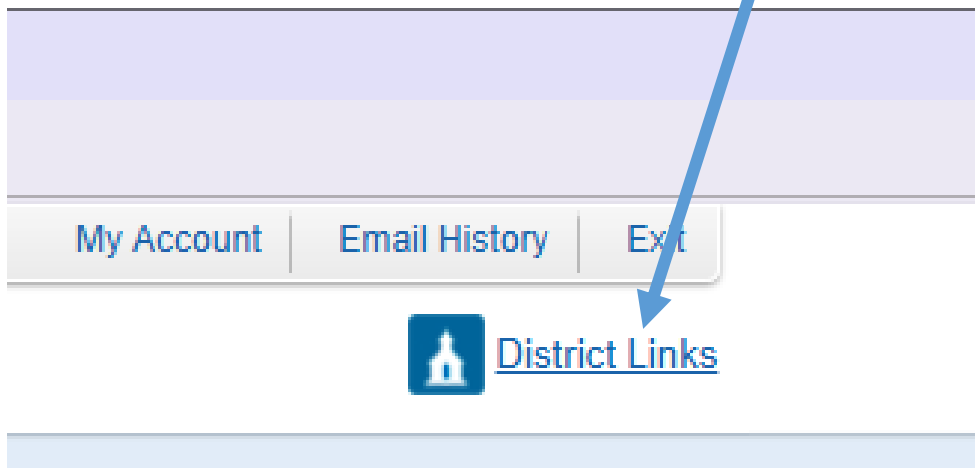

STAAR SCORES IN SKYWARD

1. Log into your Family Skyward Account

2. Look for the District Links ICON

3. Click on the link and then STAAR ASSESSMENTS